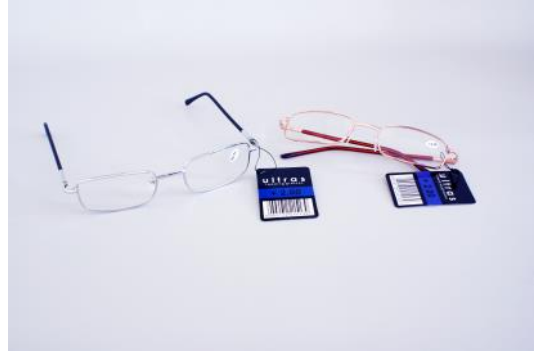

## Ultras

Reading glasses and sunglasses

Value and style across reading glasses and accessories.

SD15115 READING GLASS 1.5 GOLD/SILVER

PACK SIZE 4

SD15139 READING GLASS 2.0 GOLD/SILVER

PACK SIZE 4

SD17263 PLASTIC FLEXI READING GLASS 2.5